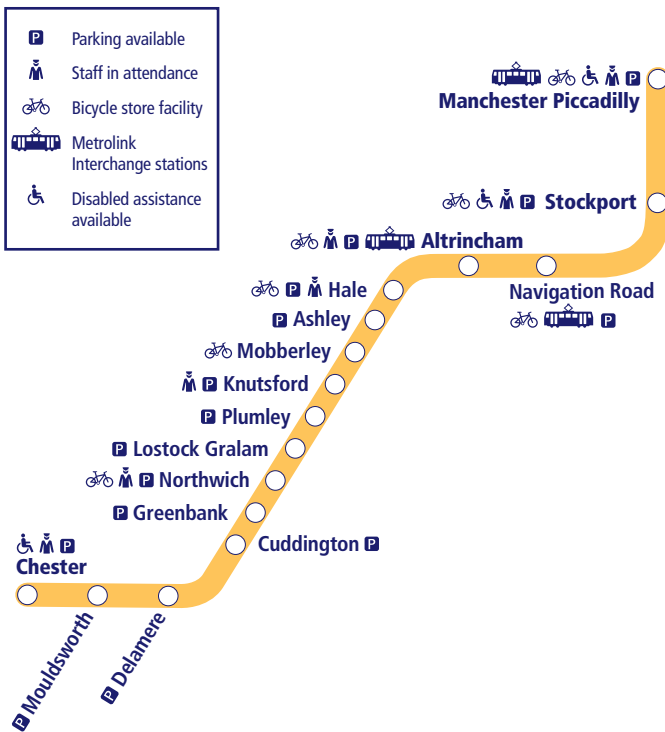

Train times

2 June – 14 December 2024

17

Manchester to Chester via Altrincham (Mid Cheshire Line)

This timetable shows the Northern train service on the Mid Cheshire Line between **Manchester and Chester via Altrincham**. Other trains run between **Chester and Manchester via Warrington**, and between **Stockport and Manchester**.

How to read this timetable

Look down the left hand column for your departure station. Read across until you find a suitable departure time. Read down the column to find the arrival time at your destination. Through services are shown in bold type (this means you won't have to change trains). Connecting services are shown in light type. If you travel on a connecting service, change at the next station shown in bold or if you arrive on a connecting service, change at the last station shown in bold, unless a footnote advises otherwise.

Minimum connection times

All stations have a minimum connection time of 5 minutes unless stated. Manchester Piccadilly 10 minutes.

Community Rail Partnerships and community groups

We support a number of active community rail partnerships (CRPs) across our network. CRPs bring together local communities and the rail industry to deliver benefits to both, and encourage use of the lines they represent.