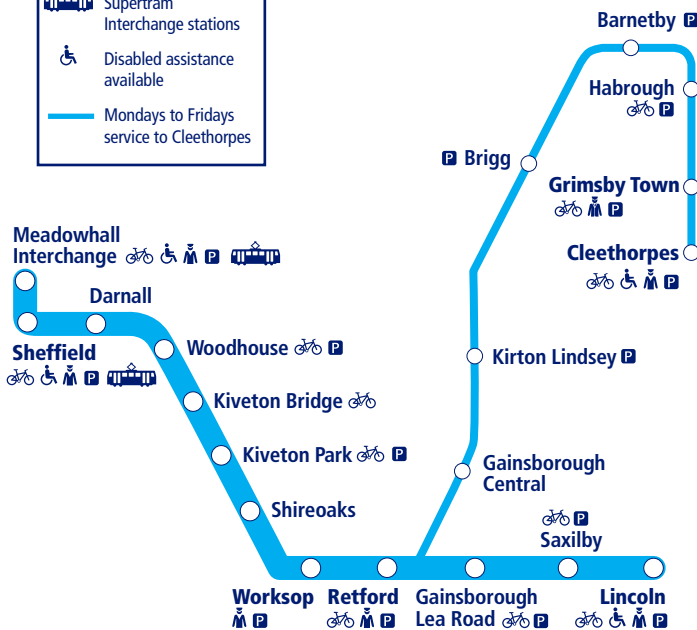

Train times

32

10 December 2023 –
1 June 2024

Sheffield to Gainsborough to Lincoln/Cleethorpes

- Parking available
- Staff in attendance
- Bicycle store facility
- Supertram Interchange stations
- Disabled assistance available
- Mondays to Fridays service to Cleethorpes

This timetable shows the Northern service between **Sheffield and Lincoln**.

How to read this timetable

Look down the left hand column for your departure station. Read across until you find a suitable departure time. Read down the column to find the arrival time at your destination. Through services are shown in bold type (this means you won't have to change trains). Connecting services are shown in light type. If you travel on a connecting service, change at the next station shown in bold or if you arrive on a connecting service, change at the last station shown in bold, unless a footnote advises otherwise.