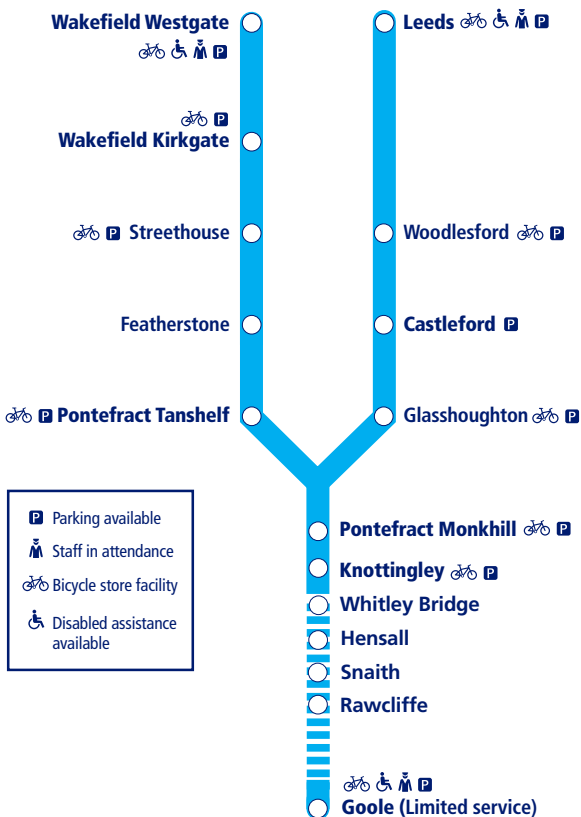

# Train times

10 December 2023 –  
1 June 2024

41

## Leeds and Wakefield to Knottingley and Goole (Pontefract Line)

NORTHERN

Go do your thing

This timetable shows all Northern train services between **Leeds and Goole via Pontefract**.

## How to read this timetable

Look down the left hand column for your departure station. Read across until you find a suitable departure time. Read down the column to find the arrival time at your destination. Through services are shown in bold type (this means you won't have to change trains). Connecting services are shown in light type. If you travel on a connecting service, change at the next station shown in bold or if you arrive on a connecting service, change at the last station shown in bold, unless a footnote advises otherwise.

## Minimum connection times

All stations have a minimum connection time of 5 minutes unless stated. Leeds 10 minutes, Wakefield Westgate 7 minutes and Wakefield Kirkgate 4 minutes.