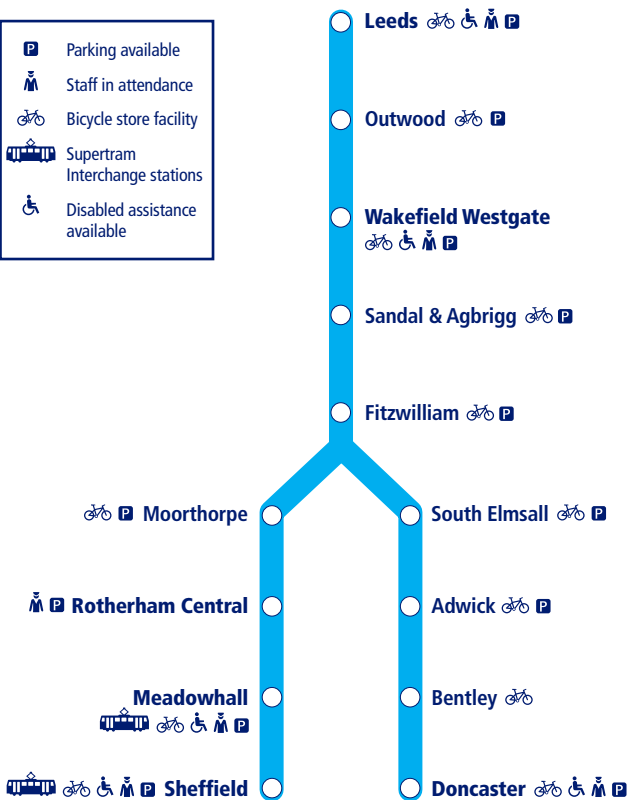

Train times

42

10 December 2023 –
1 June 2024

Leeds to Sheffield and Doncaster (Wakefield Line)

	Parking available
	Staff in attendance
	Bicycle store facility
	Supertram Interchange stations
	Disabled assistance available

NORTHERN

Go do your thing

This timetable shows all Northern train services between **Leeds and Sheffield via Moorthorpe**.

How to read this timetable

Look down the left hand column for your departure station. Read across until you find a suitable departure time. Read down the column to find the arrival time at your destination. Through services are shown in bold type (this means you won't have to change trains). Connecting services are shown in light type. If you travel on a connecting service, change at the next station shown in bold or if you arrive on a connecting service, change at the last station shown in bold, unless a footnote advises otherwise.

Minimum connection times

All stations have a minimum connection time of 5 minutes unless stated. Leeds 10 minutes, Wakefield Westgate 7 minutes, Doncaster 7 minutes and Sheffield 7 minutes.

Community Rail Partnerships and community groups

TrainTracker™

For up to date travel information and live departures direct to your mobile, text your station **name** or **location code** to **8 49 50**.

Customers with disabilities or restricted mobility are encouraged to contact our **Customer Experience Centre** who will book assistance for you.