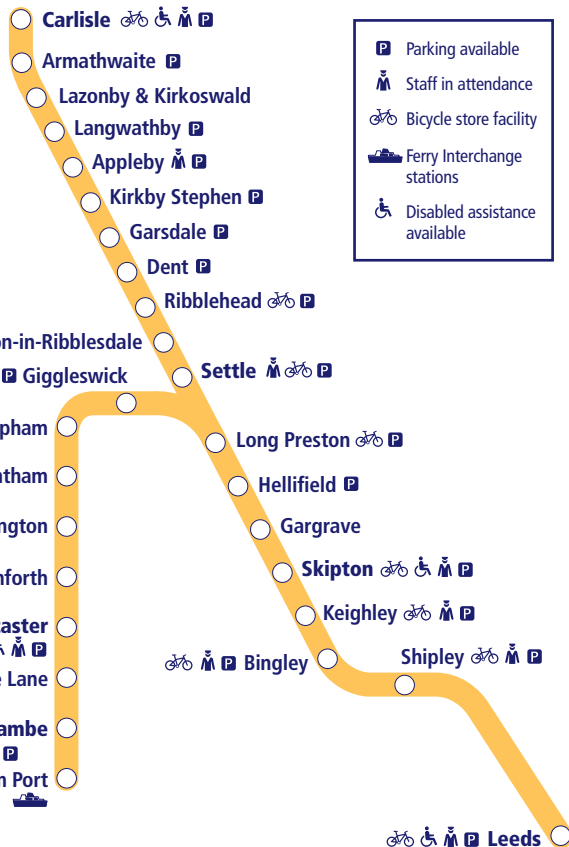

# Train times

2 June – 14 December 2024

7

## Leeds to Carlisle Leeds to Morecambe/ Heysham Port

This timetable is a summary of our train services between **Leeds** and **Carlisle** and between **Leeds** and **Morecambe/Heysham Port**. Other trains also run between **Leeds** and **Skipton**.

### How to read this timetable

Look down the left hand column for your departure station. Read across until you find a suitable departure time. Read down the column to find the arrival time at your destination. Through services are shown in bold type (this means you won't have to change trains). Connecting services are shown in light type. If you travel on a connecting service, change at the next station shown in bold or if you arrive on a connecting service, change at the last station shown in bold, unless a footnote advises otherwise.